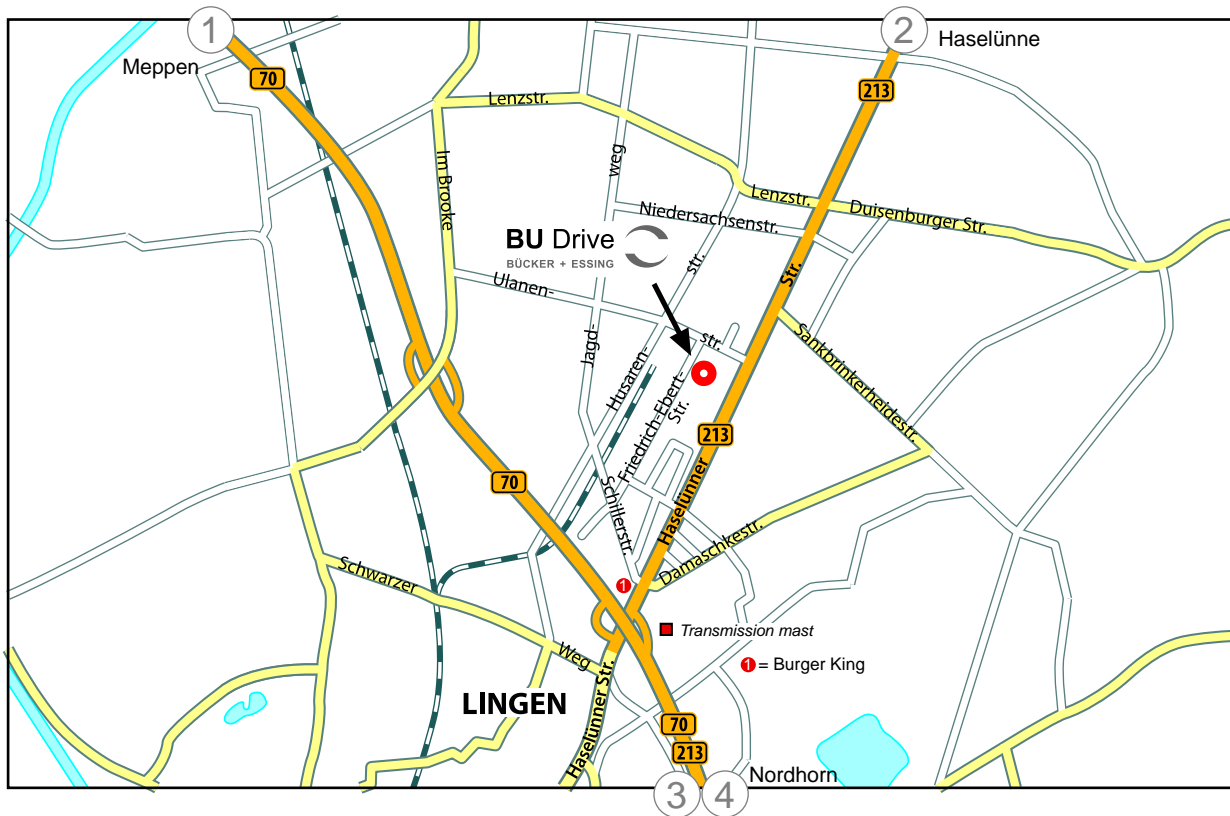

Directions: How to find us

1 On the B70 - coming from Meppen

- take the B 70 (ring road) direction Nordhorn/Rheine
- leave at exit "Haselünne/Bremen/ Cloppenburg"
- at the end of the road turn left onto the B213
- at the first traffic lights turn left into Schillerstraße (industrial estate north/Schillerstraße)
- turn right at the second street on the right, Friedrich-Ebert-Straße
- follow that street for 500m
- on the right you find BU DRIVE, Friedrich-Ebert Straße 129

2 B213 - coming from Haselünne

- when you get to Lingen-Damaschke, turn right into Schillerstraße at the traffic lights at the crossroads, (Lingen-Damaschke, industrial estate north)
- turn right at the second street on the right, Friedrich-Ebert-Straße
- follow that street for 500m
- on the right you find BU DRIVE, Friedrich-Ebert Straße 129

3 A 30 (Motorway)

- follow the A30, direction Rheine
- leave at exit no.7, Rheine Nord /Lingen
- turn left at the traffic lights onto the B70, direction Lingen
- before you get to Lingen, turn right onto the B213 (ring road), direction Meppen/Bremen/Cloppenburg
- leave at exit Haselünne/Bremen/Cloppenburg (Lingen-Damaschke, industrial estate north)
- turn right onto the B213
- at the traffic-lights at the crossroads turn left into Schillerstraße, (industrial estate north/Schillerstraße)
- follow that street for 500m
- on the right you find BU DRIVE, Friedrich-Ebert Straße 129

- coming from the north**
- follow the A31, direction Oberhausen
- leave at the exit 25, Lingen/Nordhorn/Lohne
- turn right onto the B213, direction Lingen
- leave at exit Haselünne/Bremen/Cloppenburg (Lingen-Damaschke, industrial estate north)
- turn left onto the B213
- at the first traffic-lights at the crossroads turn left into Schillerstraße, (industrial estate north/Schillerstraße)
- follow that street for 500m
- on the right you find BU DRIVE, Friedrich-Ebert Straße 129